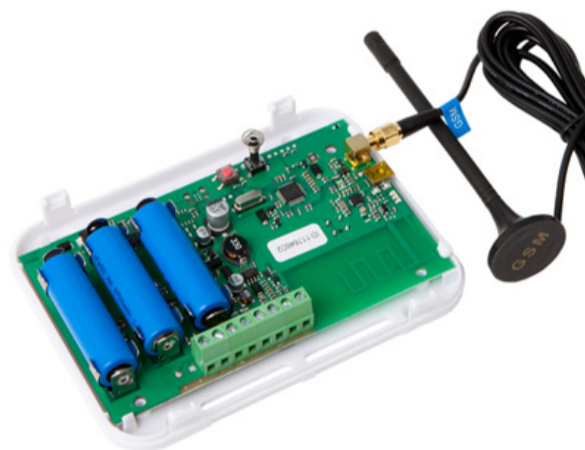

Wireless signal repeater EWR2

Wireless device EWR2 expands the wireless signal range between Eldes alarm systems ESIM364, PITBULL-ALARM and wireless devices

Wireless up to
150 meters in
open areas

Temperature -
20.. + 50°C

A set of EWR2 includes two antennas, internal and external that switch automatically. Repeater is also equipped with the battery fault/wrong placement LED indication and external power connection LED.

It is easy to bind EWR2 by using [Eldes Configuration Tool](#) or by sending SMS message to alarm system. Up to 4 EWR2 devices can be connected to Eldes alarm systems.

Main features

Up to 150 meters in open areas
Temperature -20.. + 50°C
Expands the wireless signal range

Backup battery life up 48h
2 wired zones
2 tamper switches: for enclosure opening and device detachment from the wall detection

Specifications

Power supply	DC 9-15V; 300mA, if no additional devices are connected
Backup battery	3x rechargeable NiMH 1.2V AA >2000mAh
Battery operation time	up to 48h (depending on working conditions)
Number of zones	2
Wireless transmitter-receiver frequency	868 Mhz
Wireless communication range	Up to 30 meters in premises; up to 150 meters in open areas
Tampers	2
Range of operating temperatures	-20...+55°C
Humidity	0-90% RH @ 0... +40 °C (non-condensing)
Compatible with alarm systems	ELDES wireless
Dimensions	94×137×25mm